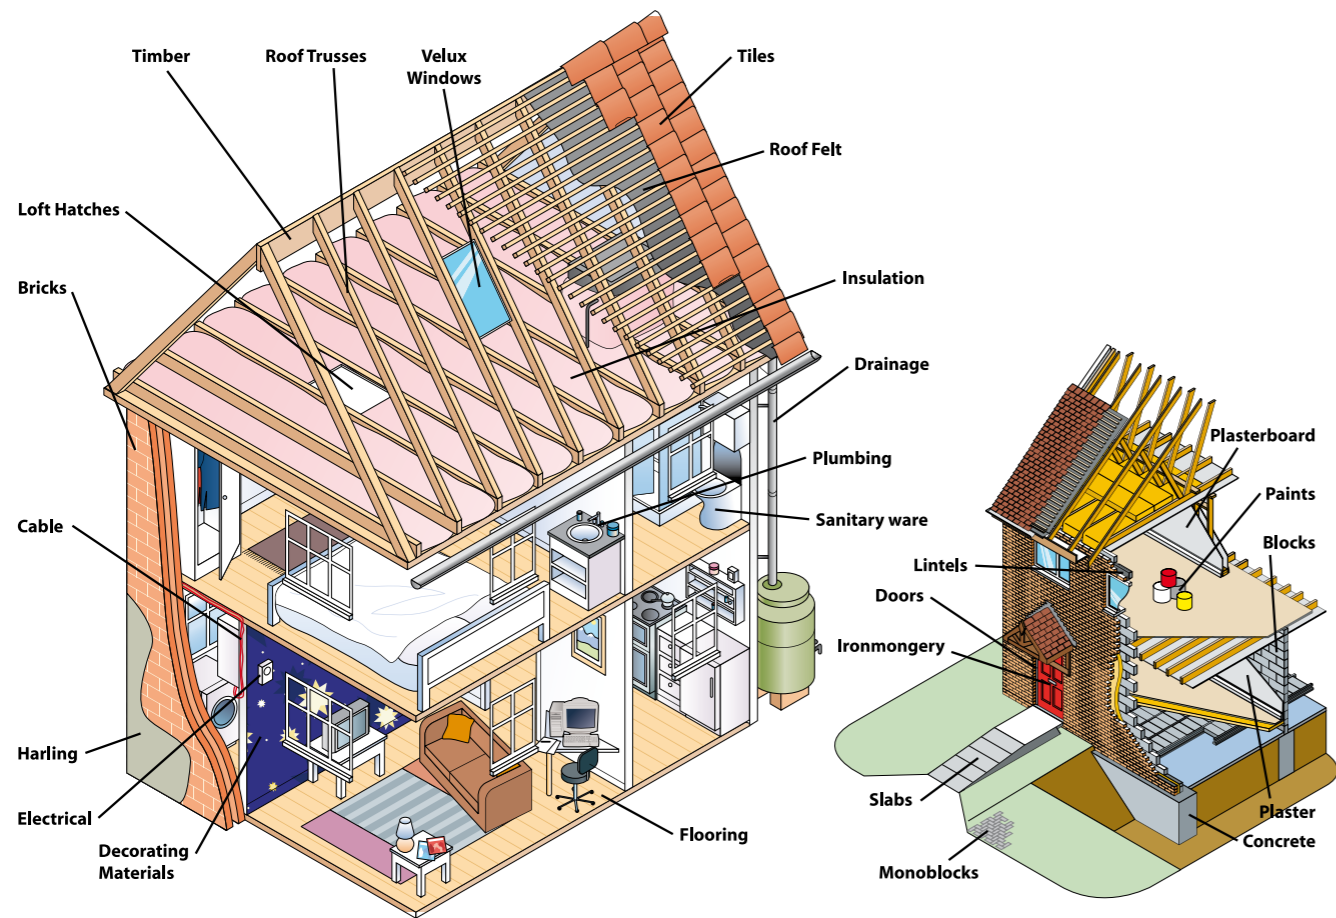

Great prices, knowledgeable staff, great service

TUFTS

BUILDING MATERIALS

Your local independent builders merchant

Only **£1.95** Per Bag

All Purpose Wallpaper Paste

Only **£1.65** Each

Sugar Soap Liquid